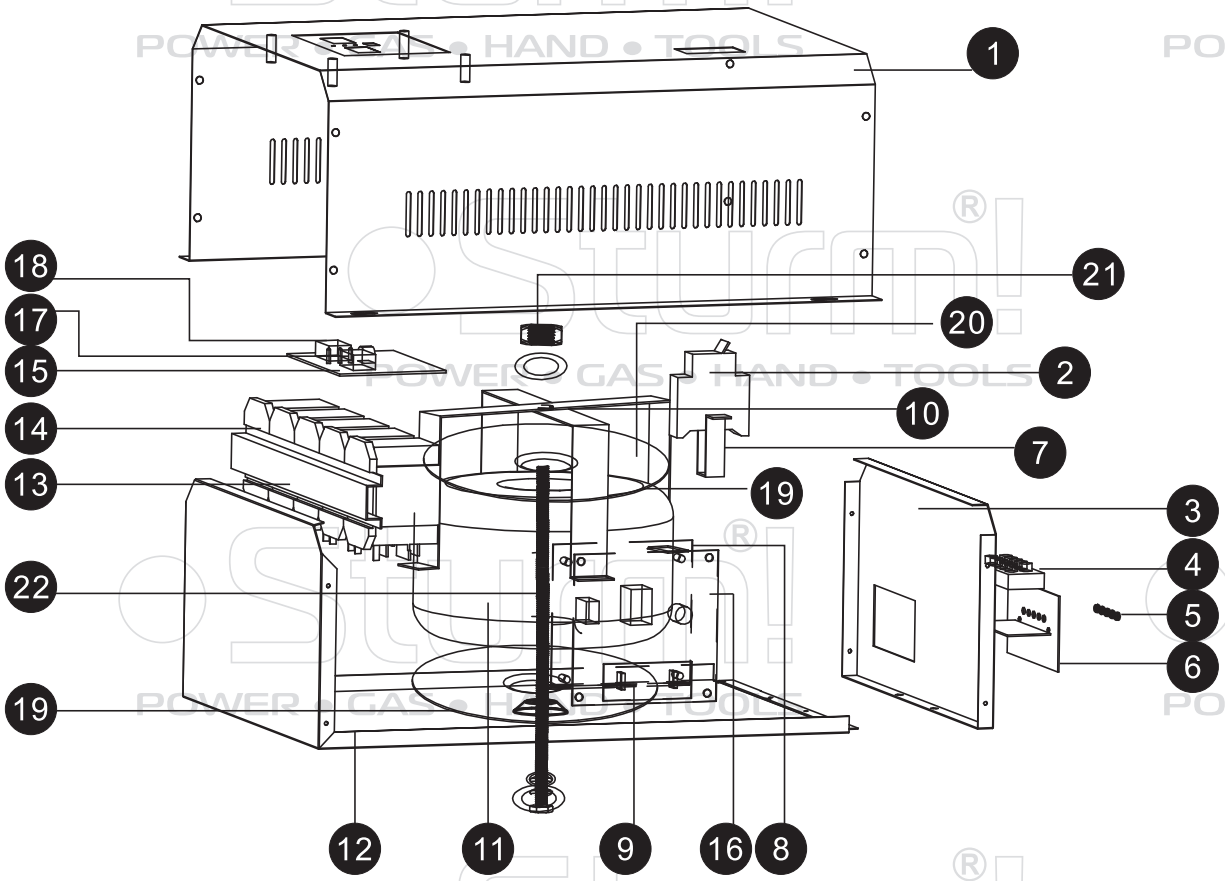

Sturm!
POWER • GAS • HAND • TOOLS

Sturm!
POWER • GAS • PS93080RV. PS93100RV

NO.	DESCRIPTION
1	METAL COVER
2	POWER SWITCH (CIRCUIT BREAKER)
3	REAR PANEL
4	TERMINAL BLOCK
5	CABLE HOLDER
6	TERMINAL BLOCK RACK
7	CIRCUIT BREAKER HOLDER
8	MAIN RELAY CONTROL BOARD
9	CONTROLLER BOARD
10	TRANSFORMER FIXING RACK
11	TRANSFORMER
12	METAL HOUSING CHASSIS
13	RELAY RACK
14	RELAYS
15	DISPLAY BOARD
16	MAIN PCB FIX RACK
17	INPUT VOLTAGE LED
18	OUTPUT VOLTAGE LED
19	RUBBER CUSHION
20	TRANSFORMER FIXING PLATE
21	NUT
22	TRANSFORMER FIXING BOLT