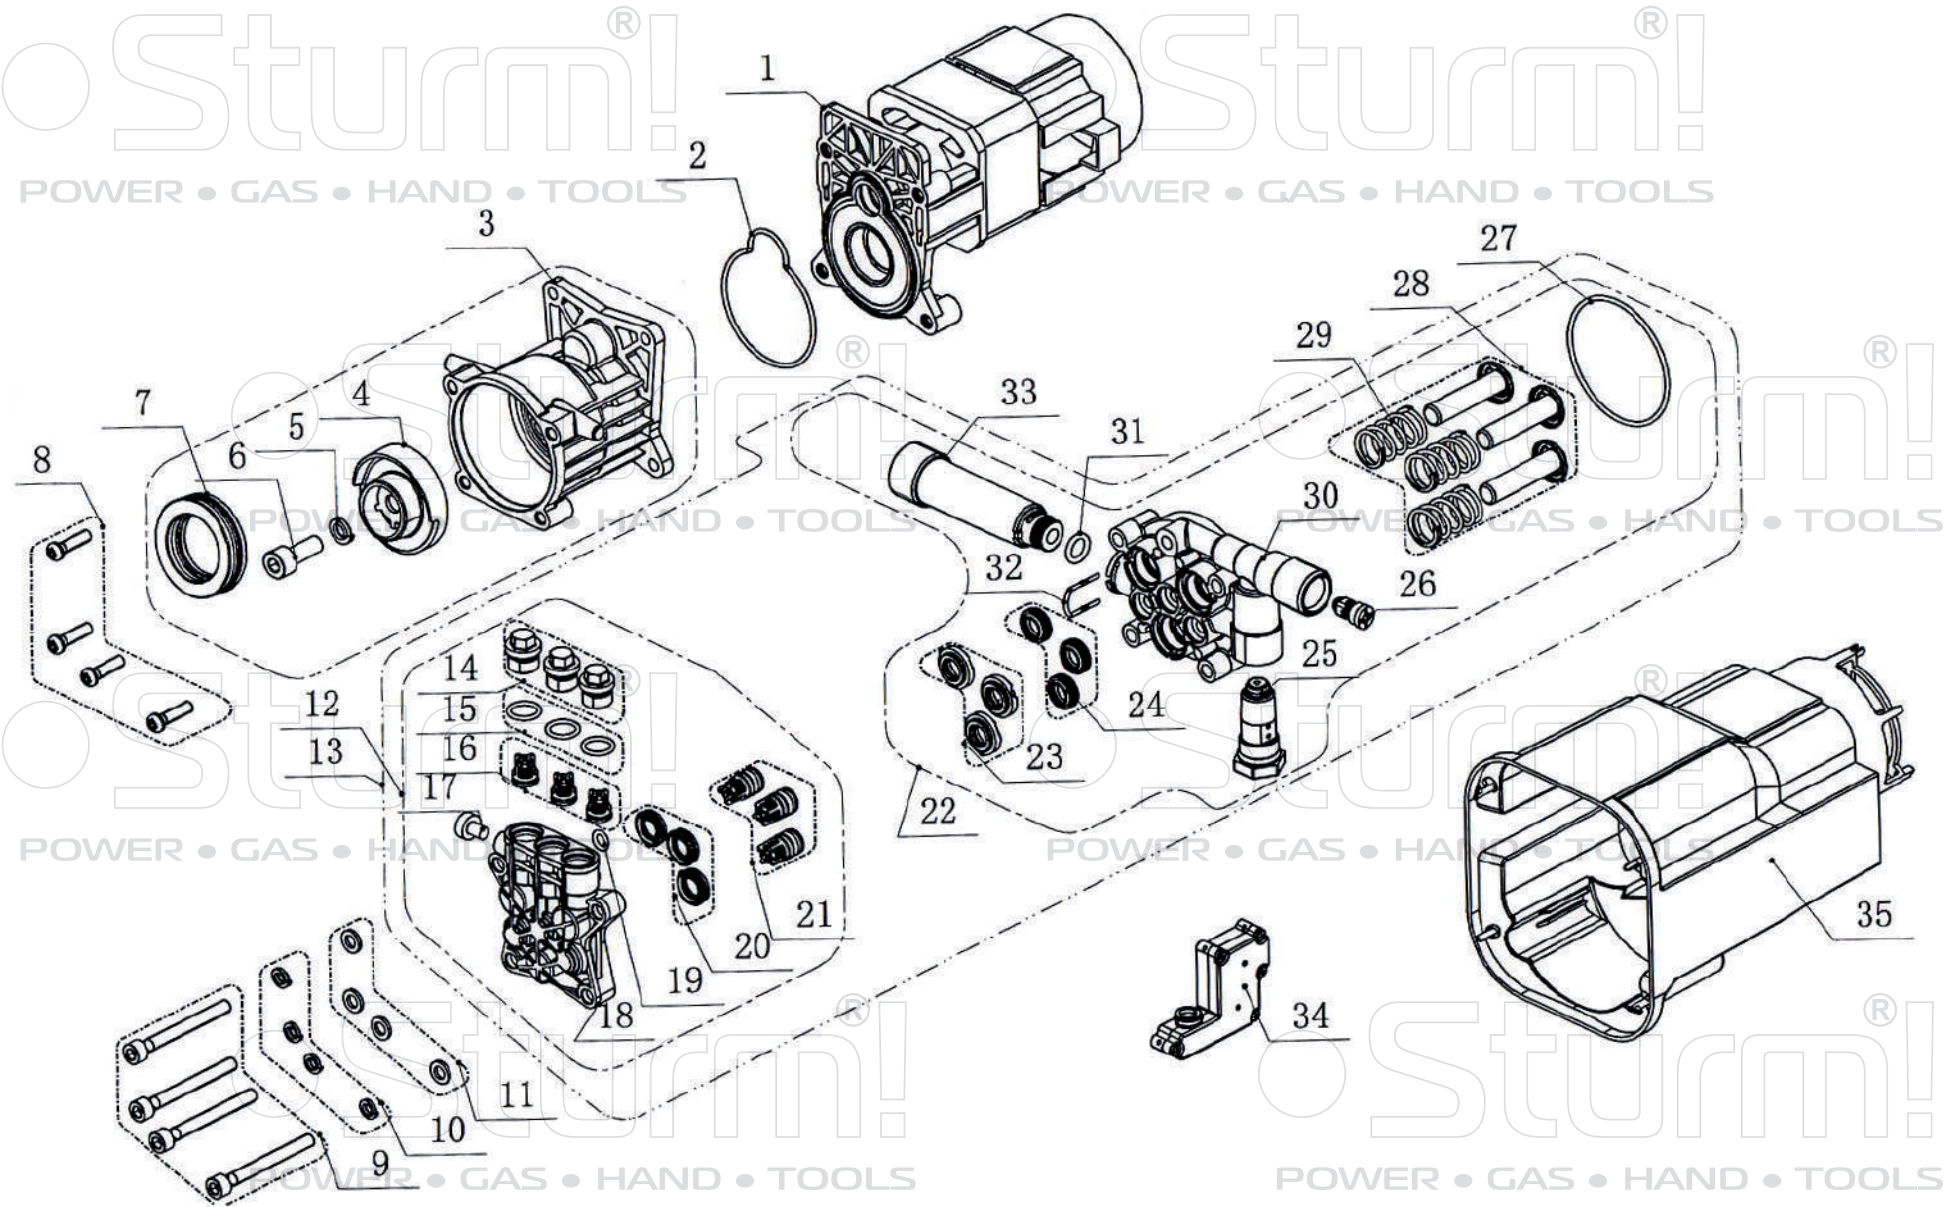

PUMP FOR PW9201

PUMP FOR PW9201

NO.	DESCRIPTION	NO.	DESCRIPTION
1	HC8040B-MOTOR-230V-361	19	O-RING
2	YLJ11-PEACH-SHAPE-RING	20	Y-SEAL-10X16X4
3	YLY11-GEAR-BOX-03-ASSY	21	YLP11-INLET-VALVE-ASSY
4	YLY11-WOBBLE-PLATE	22	YLP11-PISTON-GUIDER ASSY
5	SPRING-WASHER-D8	23	YLP11-SEALING-BASE
6	SCREW 8X20	24	PISTON-SEAL-10X16X4X5
7	THRUST-BALL-BEARING-51106	25	YLPT-F11-PASSING-VALVE ASSY
8	SCREW	26	YLP11-CHIEF-VALVE-ASSY
9	SCREW M6X55	27	O-RING
10	SPRING-WASHER-D6-R2	28	YLP11-PISTON-ASSY
11	SMALL-PLAIN-WASHER-D6	29	YLP11-PISTON-SPRING
12	YLP11-PUMP-HEAD-ASSY	30	YLP11-PISTON-GUIDER
13	YLP11-PUMP-35-ASSY	31	O--RING
14	YLP11-VALVE-PLUG	32	YLP11-U-PIN
15	O-RING	33	YLP11-INLET-PIPE-M26-92_5
16	YLP11-CHECK-VALVE-ASSY	34	YLP1110-MICRO-SWITCH-ASSY
17	SCREW M6X8	35	YLJ11_MOTOR_COVER
18	YLP11-PUMP-HEAD