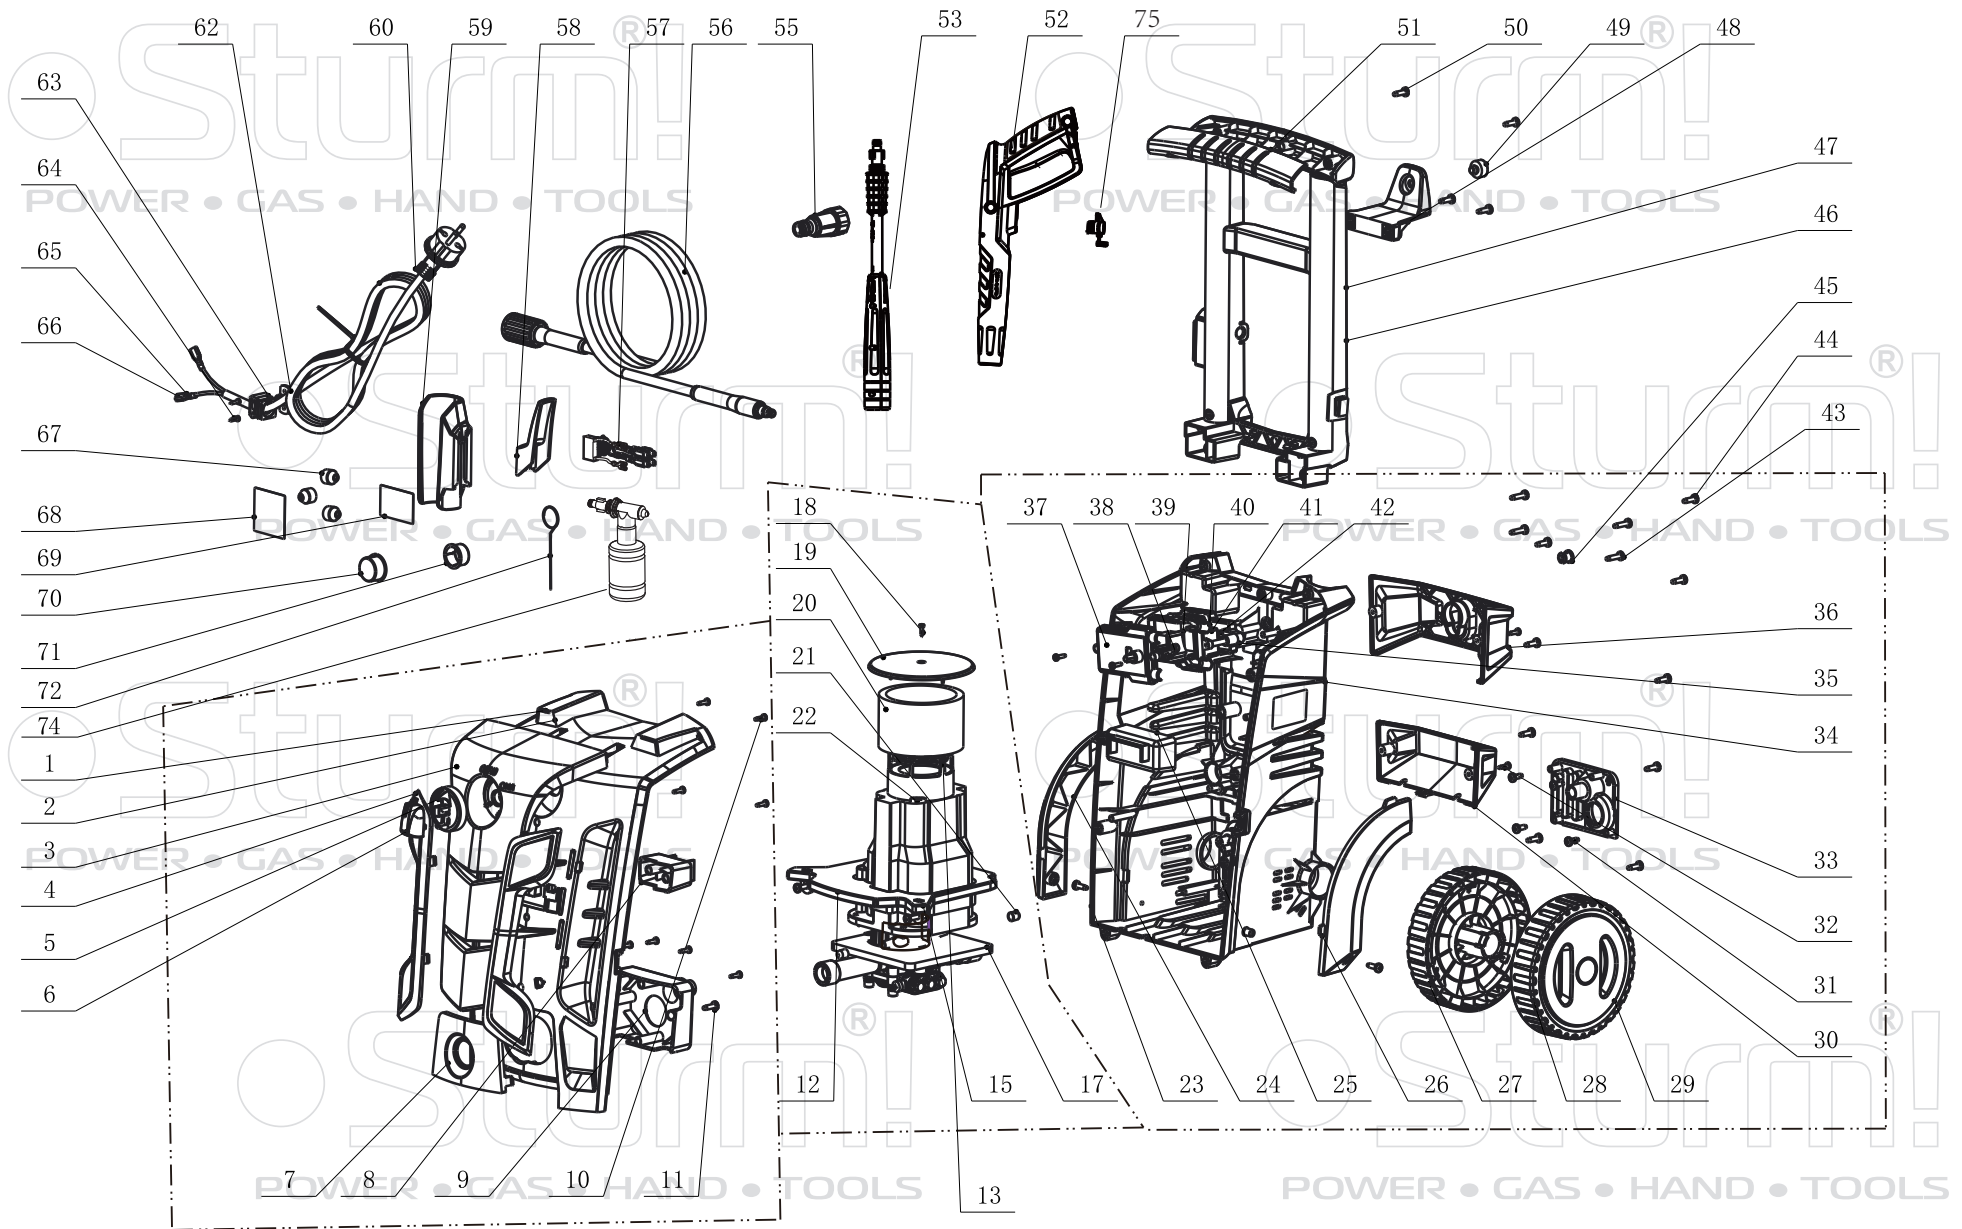

PW9201

PW9201

NO.	DESCRIPTION	NO.	DESCRIPTION
1	FRONT COVER KIT	38	SWITCH LEVEL
2	FRONT COVER	39	SWITCH
3	KNOB DECORATIVE PLATES	40	SWITCH BOX
4	LEFT & RIGHT DECORATIVE PLATE ASSY	41	SWITCH BOX ASSY
5	SWITCH KNOB	42	SCREW
6	KNOB COVER	43	SCREW
7	INLET DECORATIVE PLATE	44	SCREW
8	FRONT TOP BLOCK	45	HOLE PLUG
9	MOTOR HOLDER	46	HANDLE ASS'Y
10	SCREW	47	HANDLE
11	SCREW	48	HOSE HOOK
12	MOTOR & PUMP ASS'Y	49	DAMPING RING
13	MOTOR PUMP KIT	50	SCREW
15	MOTOR BRACKET	51	HANDLE COVER
17	FRONT FILTER SCREEN	52	SPRAY GUN LYLG10
18	SCREW	53	SPRAY LANCE YLG10
19	FAN HOUSING CAP	55	INLET WATER NUT ASS'Y
20	BACK STRAINER	56	HIGH PRESSURE HOSE
21	DAMPING RING	57	CAPACITOR & INDUCTANCE ASS'Y
22	FAN COVER WATERPROOF SHEATH	58	CABLE HOOK
23	BACK HOUSING ASS'Y	59	GUN HOOK
24	LEFT WHEEL BRIM	60	POWER CABLE & PLUG
25	BACK TOP BLOCK	62	POWER CABLE PLATEN
26	RIGHT WHEEL BRIM	63	POWER CABLE SLEEVE
27	WHEEL ASS'Y	64	SCREW
28	WHEEL	65	250 TERMINAL GUARD
29	WHEEL COVER	66	250 FEMALE TERMINAL
30	GUN HOLDER	67	TARPAULIN
31	SCREW	68	LABEL
32	SCREW	69	WARNING LABEL
33	OUTLET DECORATIVE PLATE	70	WATER INLET COVER
34	BACK HOUSING	71	WATER OUTLET COVER
35	SWITCH BOX HOLDER	72	CLEANER
36	ACCESSORIES PLATE	74	DETERGENT TANK
37	SWITCH COVER	75	QUICK PLUG ASSY