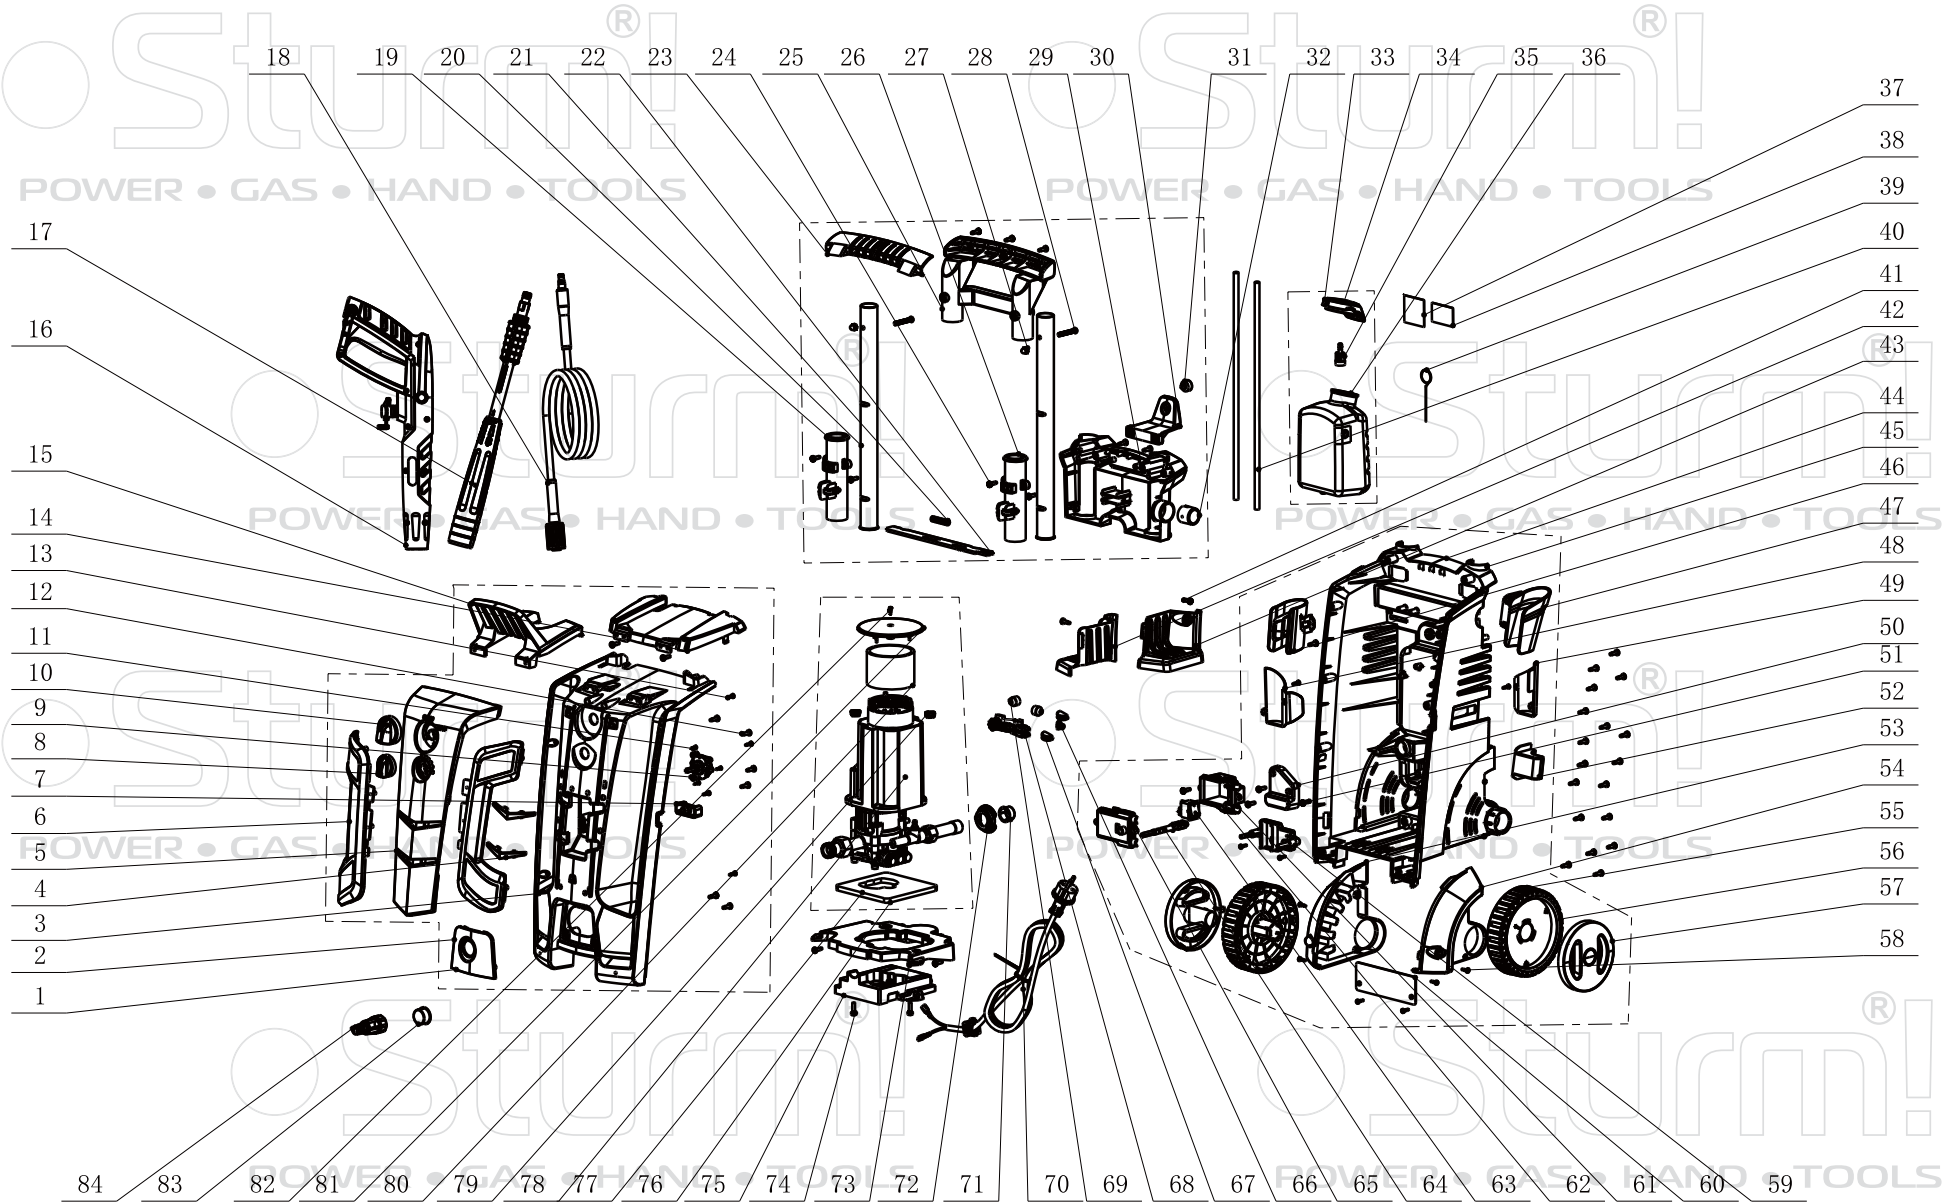

PW9202

PW9202

NO.	DESCRIPTION	NO.	DESCRIPTION
1	FRONT HOUSING ASSY	43	RIGHT GUN STOCK
2	INLET DECORATIVE PLATE	44	BACK HOUSING ASSY
3	FRONT HOUSING	45	BACK PLATE
4	SMALL DECORATIVE PLATES	46	GUN HOLDER
5	KNOB DECORATIVE PLATES	47	ACCESSORIES PLATE
6	LEFT AND RIGHT DECORATIVE PLATE ASSY	48	LEFT COVER PLATE FOR SOAP BOTTLE
7	FRONT STOP BLOCK	49	RIGHT COVER PLATE FOR SOAP BOTTLE
8	DETERGENT KNOB	50	BACK STOP BLOCK
9	DETERGENT VALVE	51	SCREW
10	SWITCH KNOB	52	DAMPER
11	SCREW	53	LEFT WHEEL BRIM
12	SCREW	54	RIGHT WHEEL BRIM
13	SCREW	55	WHEEL ASSY
14	TOP PLATE	56	WHEEL
15	HOSE HOOK	57	WHEEL COVER
16	SPRAY GUN YLG10	58	SCREW
17	SPRAY LANCE YLG10	59	FIXED BRACKET FOR SWITCH BOX
18	5M HIGH PRESSURE HOSE	60	WATER PROOF BOARD
19	HANDLE ASSY	61	SWITCH BOX KIT
20	GUIDE PULL	62	SWITCH BOX
21	SPRING	63	SWITCH
22	PULL ROD LOCK	64	SWITCH LEVEL
23	HANDLE COVER	65	SWITCH COVER
24	SCREW	66	WATER PROOF PLUG
25	HANDLE	67	HOLE PLUG
26	GUIDE PULL ROD	68	CAPACITOR & INDUCTANCE ASSY
27	NUT	69	WATER PROOF CAP
28	BOLT	70	POWER CABEL & PLUG
29	BACK PLATE	71	WATER OUTLET COVER
30	CABLE HOOK	72	OUTLET DECORATIVE PLATE
31	DAMPNG RING	73	WIND DEFLECTOR
32	LOCK BUTTON	74	SCREW
33	DETERGENT TANK ASSY	75	PUMP BASE
34	DETERGENT TANK COVER	76	MOTOR & PUMP ASSY
35	TANK SPIGOT & TANK PLUG	77	FRONT FILTER SCREEN FOR FAN COVER
36	DETERGENT TANK	78	PUMP ASSY
37	LABEL	79	WATER PROOF COVER
38	WARNING LABEL	80	BACK STRAINER
39	CLEANER	81	FAN HOUSING CAP
40	PIPETTE	82	SCREW
41	SCREW	83	WATER INLET COVER
42	LEFT GUN STOCK	84	INLET WATER NUT ASSY