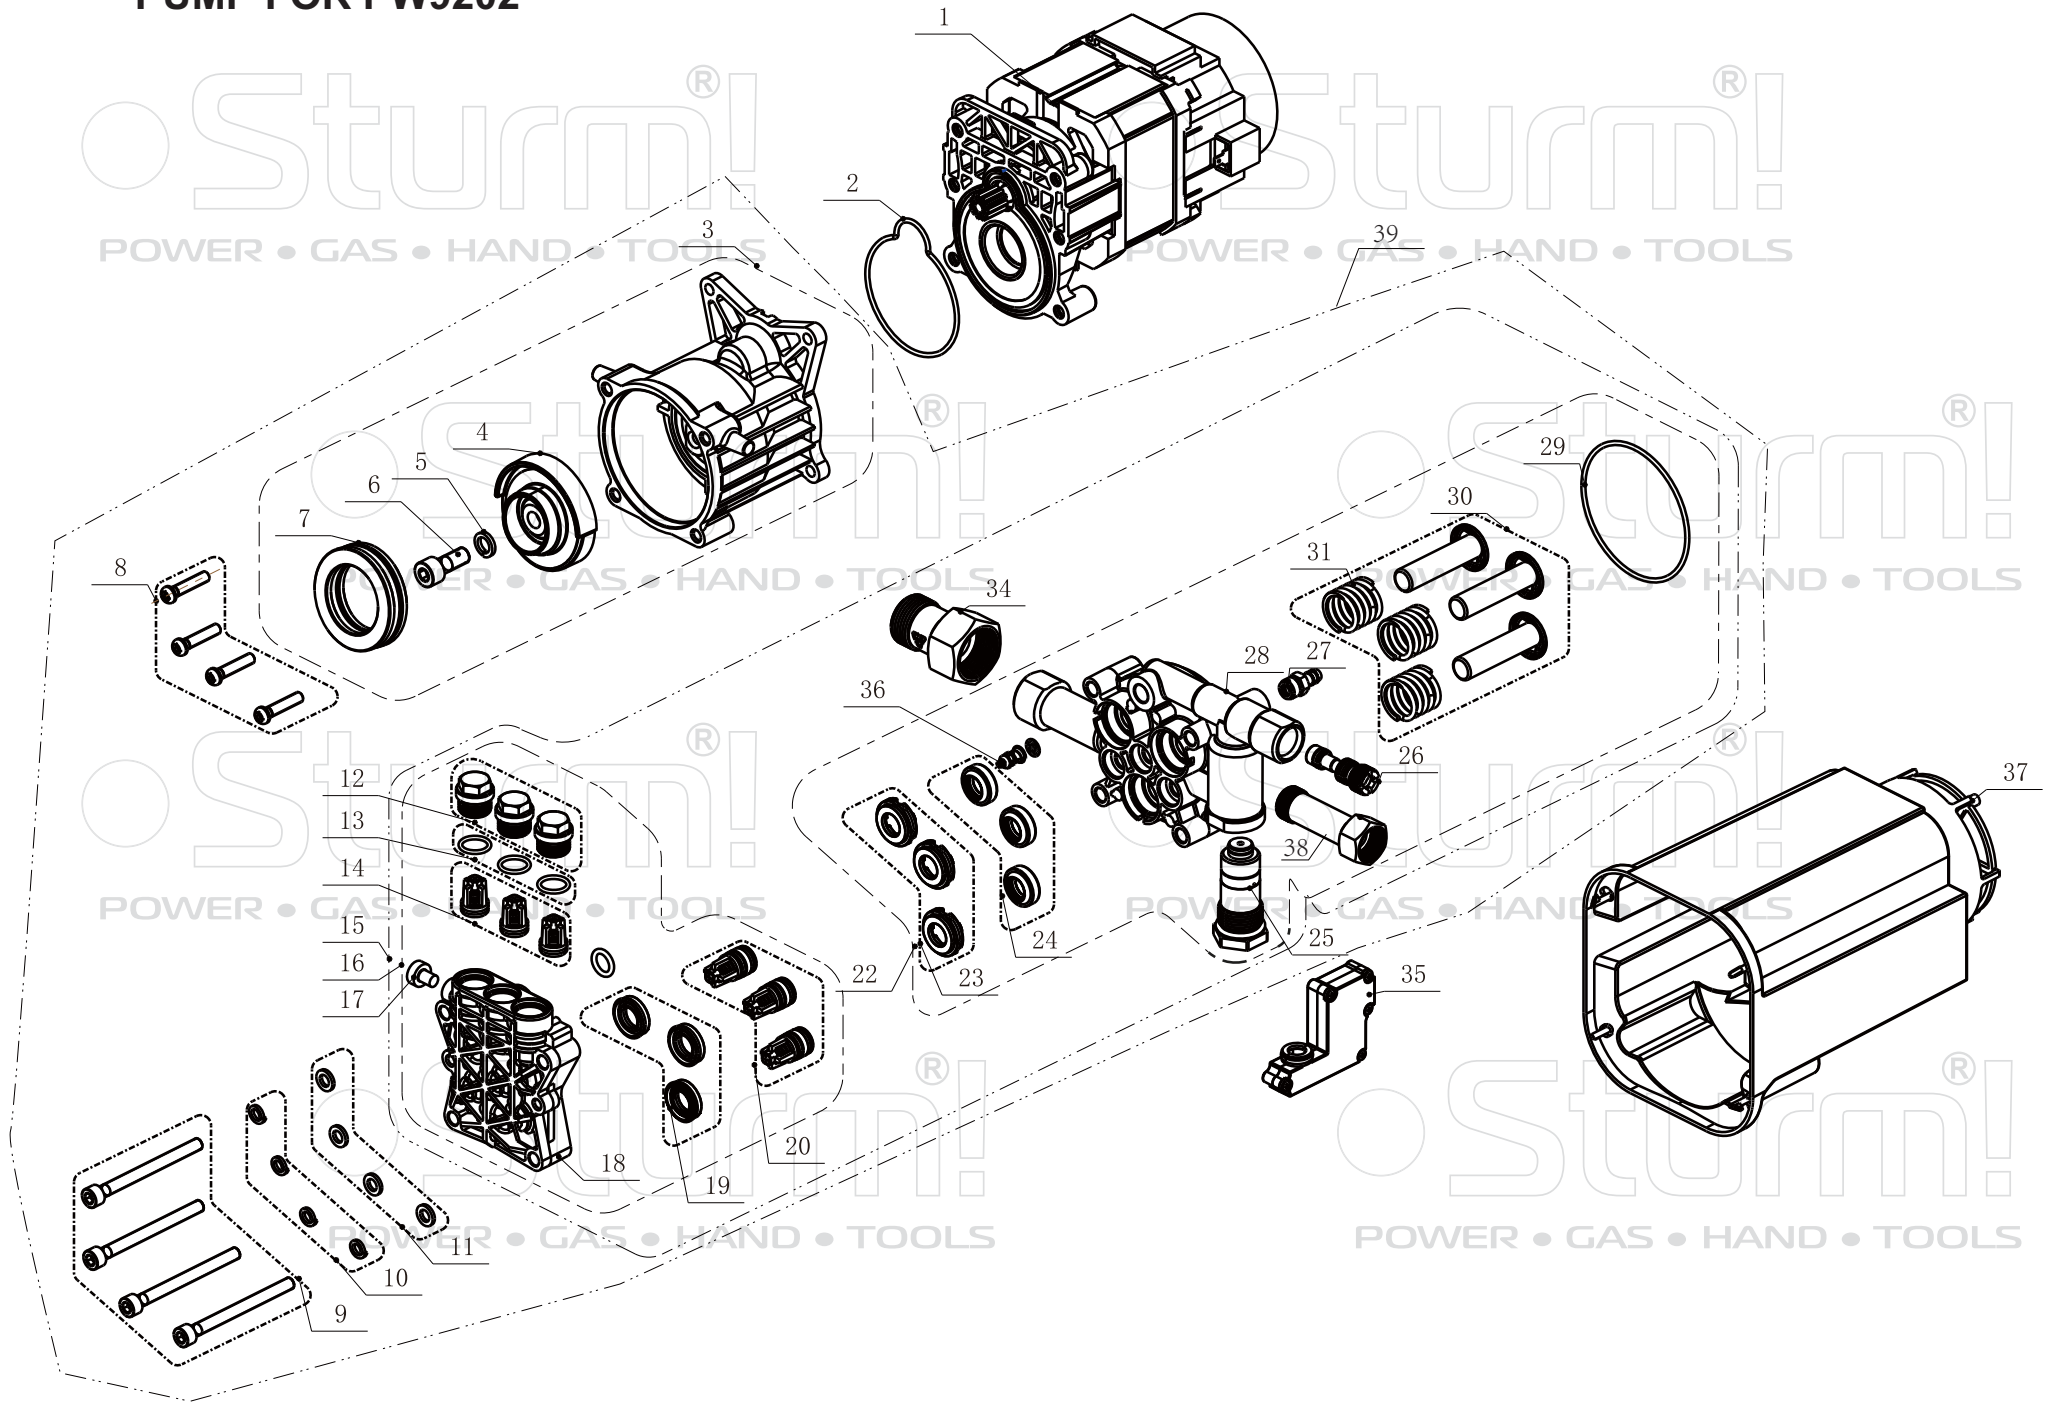

PUMP FOR PW9202

PUMP FOR PW9202

NO.	DESCRIPTION	NO.	DESCRIPTION
1	9650-AL-MOTOR	19	Y-SEAL-COG
2	YLJ08-PEACH-SHAPE-RING	20	YLP08-INLET-VALVE-ASSY
3	YLY08-GEAR-BOX-18-ASSY	22	YLP08-PISTON-GUIDER-26560-ASSY
4	81-DEGREE-M08-WOBBLE-DISC	23	YLP08-WATER-SEAL-SUPPORT-NEW-2
5	SPRING-WASHER-D8	24	PISTON-SEAL-20-12-5
6	BOLT M8X20	25	YLPT-FD-BYPASS-VALVE-19-ASSY
7	THRUST-BALL-BEARING-51107A	26	YLQ105-VENTURI-ASSY-19001
8	SCREW	27	YLQ105-SUCTION-NIPPLE-ASSY
9	SCREW M6X70	28	YLP08-PISTON-GUIDER-S-M22
10	SPRING-WASHER-D6-R2	29	O-RING
11	SMALL-PLAIN-WASHER-D6	30	YLP08-PISTON-ASSY
12	YLP03-CHECK-VALVE-NUT	31	YLP08-PISTON-SPRING
13	O-RING	34	MPX120B-INLET-ASSY
14	YLP03-OUTLET-CHECK-VALVE-ASSY	35	YLP08-MICROSWITCH-BOX-6700
15	YLP08-PUMP-28458-ASSY	36	YLP08-CHIEF-VALVE-700-ASSY
16	YLP08-CYLINDER-HEAD-17001-ASSY	37	YLJ08-MOTOR-COVER-C
17	SCREW M6X8	38	WATER OUTLET
18	YLP08-CYLINDER-HEAD-HC96	39	PUMP ASSY