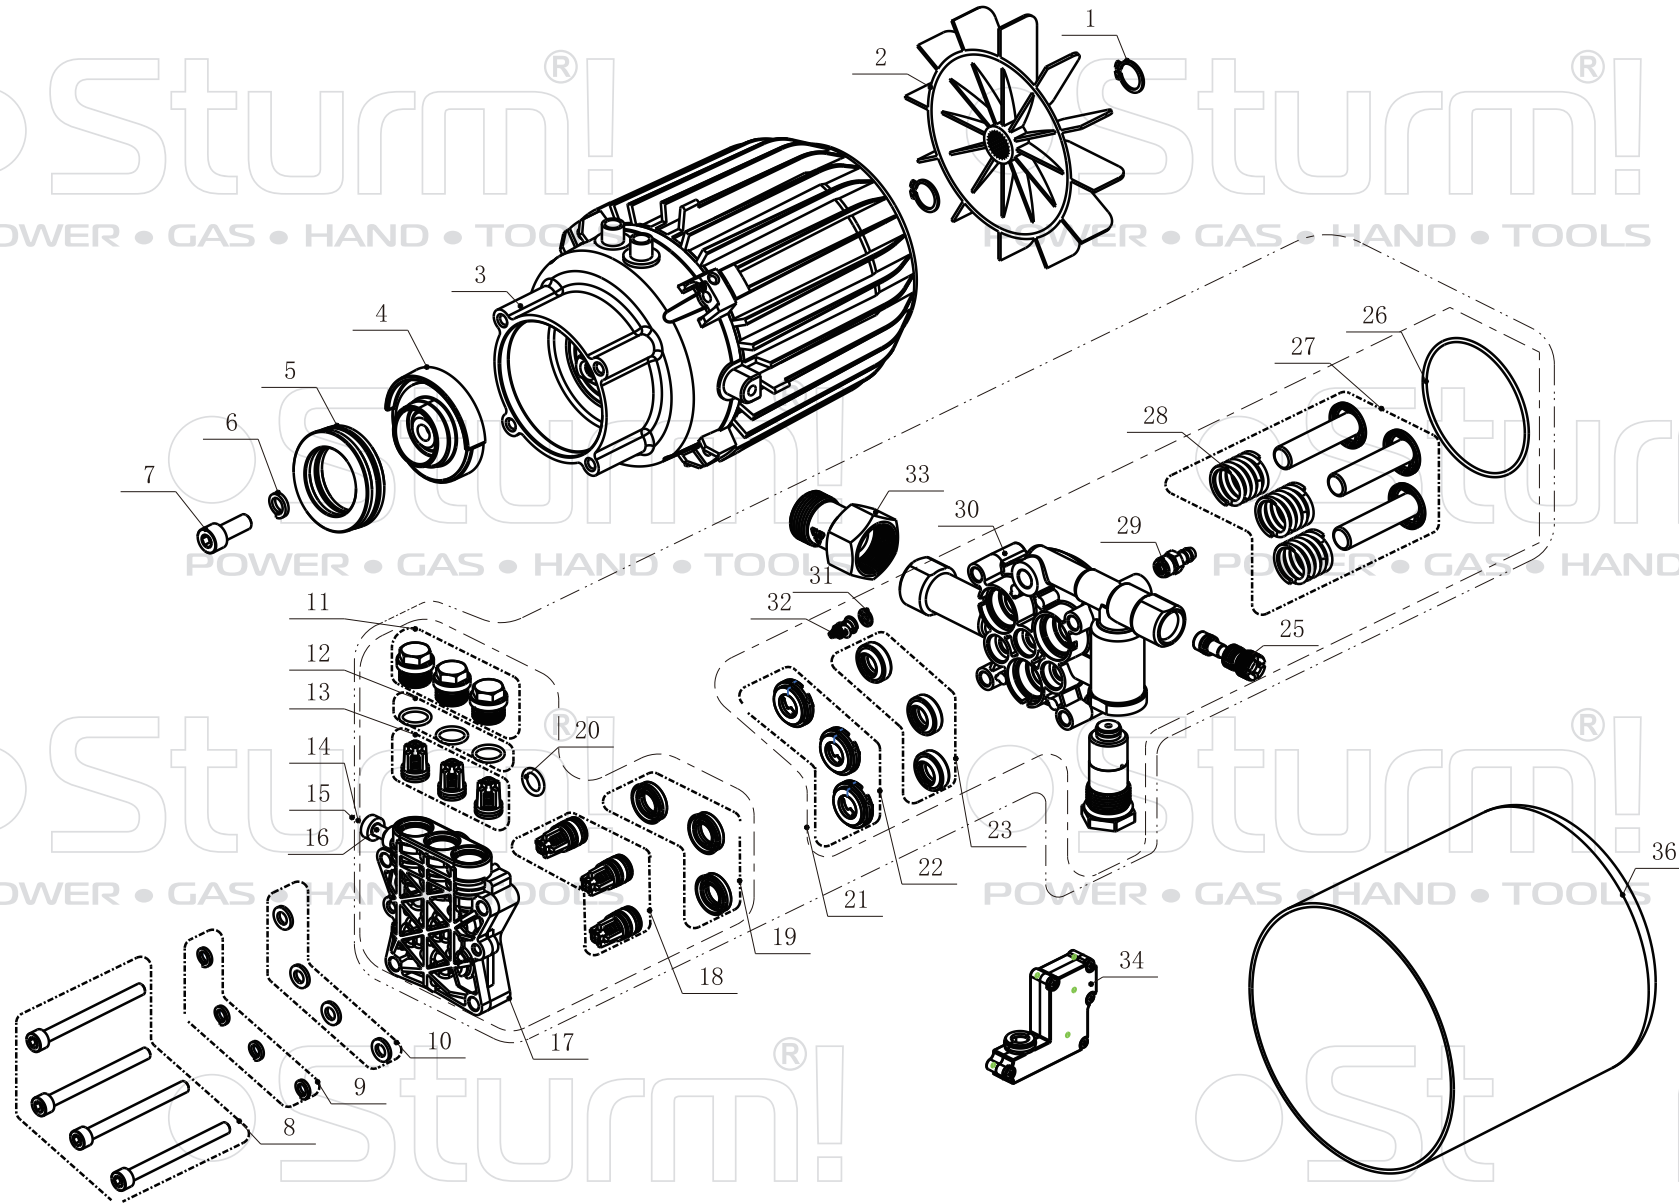

PUMP FOR PW9205I

POWER • GAS • HAND • TOOLS

POWER • GAS • HAND • TOOLS

PUMP FOR PW9205I

NO.	DESCRIPTION
1	CIRCLIP
2	YLM01-FAN
3	YLM08-1195-AL-MOTOR-27239
4	81-DEGREE-M08-WOBBLE-DISC
5	THRUST-BALL-BEARING-51108A
6	SPRING-WASHER-D8
7	SCREW M8X20
8	SCREW M6X70
9	SPRING-WASHER-D6-R2
10	PLAIN-WASHER-C-D6
11	YLP03-CHECK-VALVE-NUT
12	O-RING
13	YLP03-OUTLET-CHECK-VALVE-ASSY
14	YLP08-CYLINDER-HEAD-1728-ASSY
15	YLP08-PUMP-28459-ASSY
16	SCREW M6X8
17	YLP08-CYLINDER-HEAD-HC96
18	YLP08-INLET-VALVE-ASSY
19	Y-SEAL
20	O-RING
21	YLP08-PISTON-GUIDER-6641-ASSY
22	YLP08-WATER-SEAL-SUPPORT-NEW-2
23	PISTON-SEAL-20-12-5
25	YLQ10S-VENTURI-ASSY-19001
26	O-RING
27	YLP08-PISTON-ASSY
28	YLP08-PISTON-SPRING
29	YLQ10S-SUCTION-NIPPLE-ASSY
30	YLP08-PISTON-GUIDER-S-M22
31	YLP01-CONE-SPRING-BASE
32	YLP08-CHIEF-VALVE-700-ASSY
33	MPX120B-INLET-ASSY
34	YLP08-MICROSWITCH-M20-26-BOX-1985
36	M08-VENT-COVER

ST-UK20230517