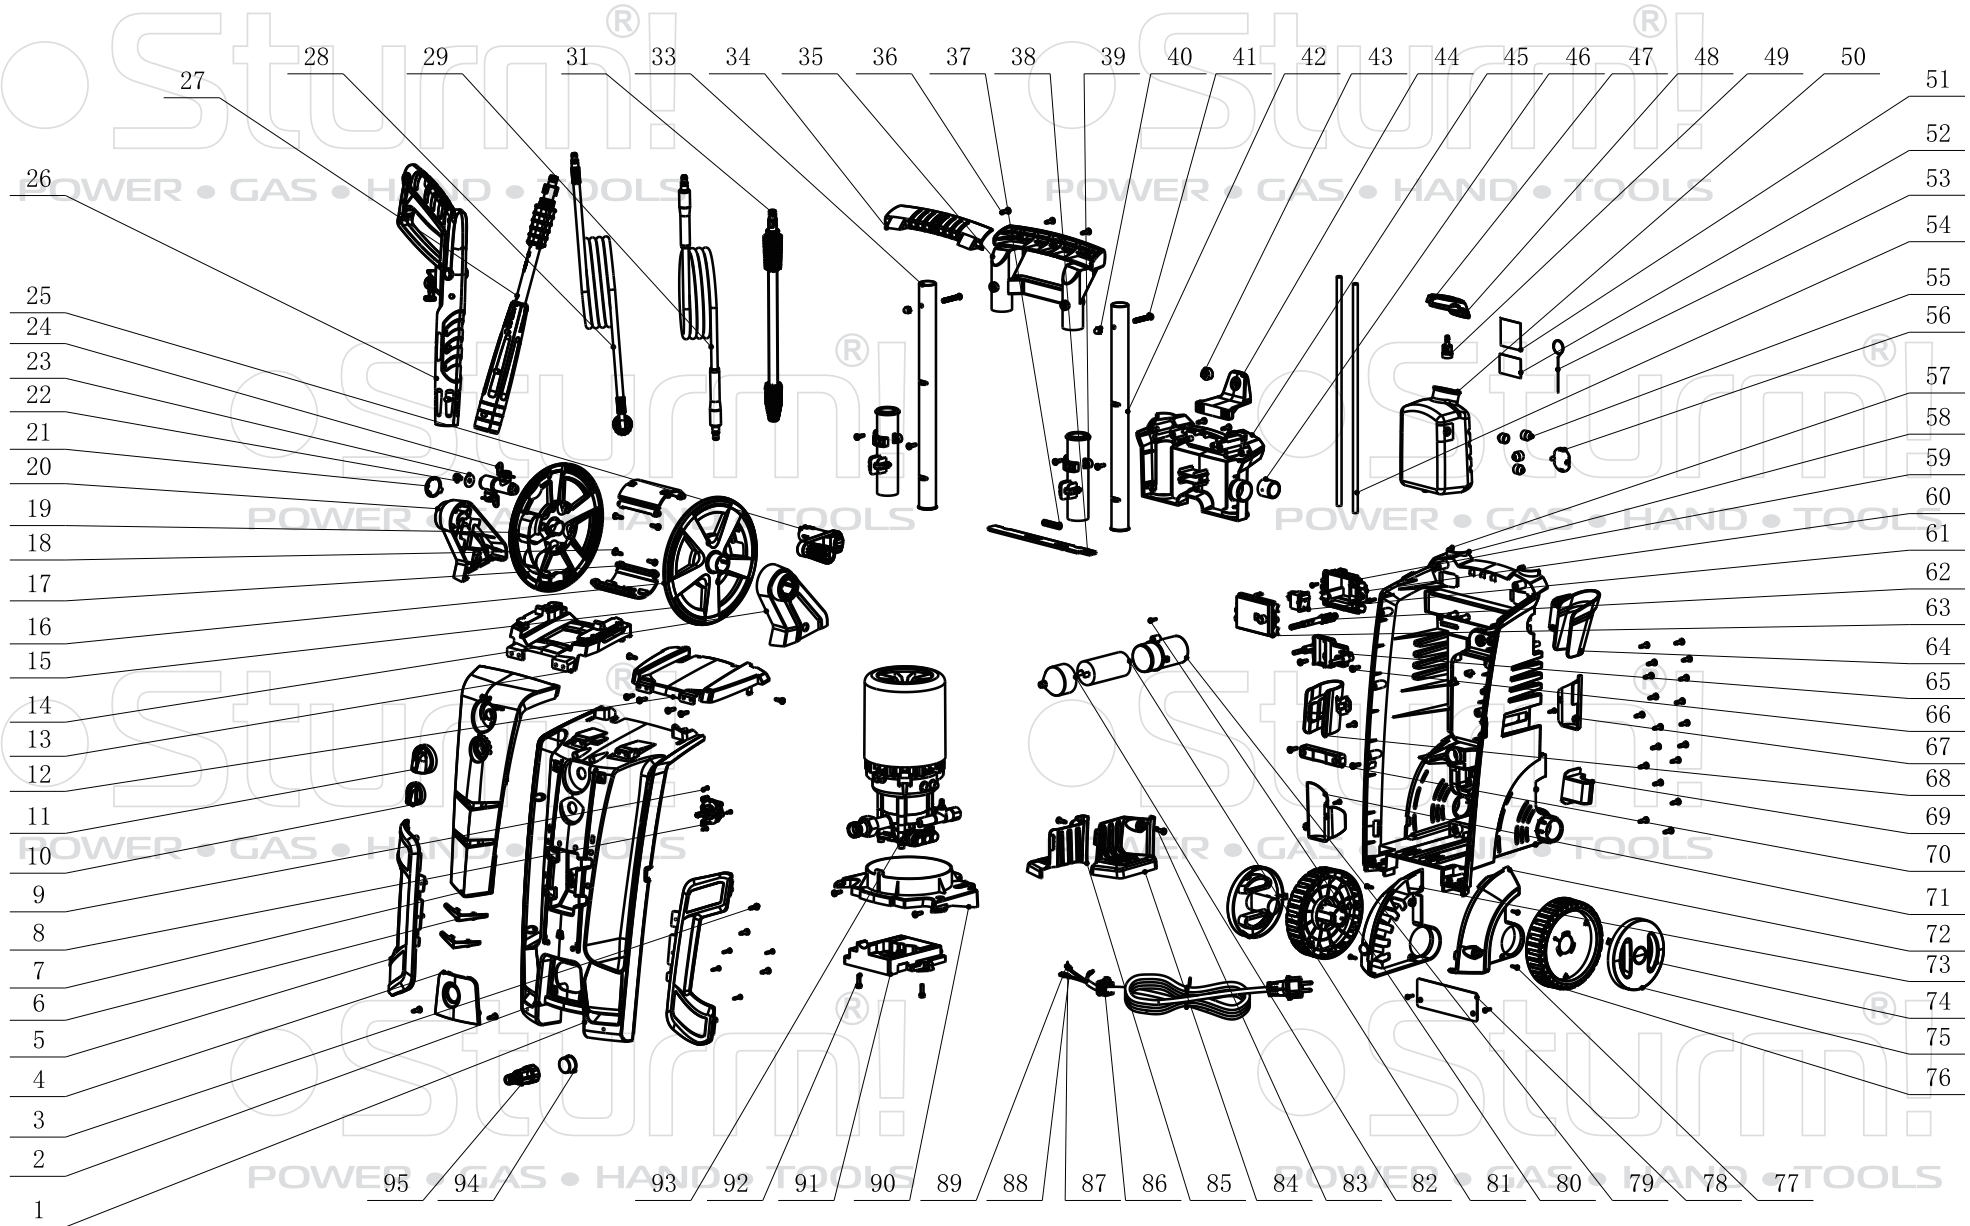

PW9205I

PW9205I

NO.	DESCRIPTION	NO.	DESCRIPTION	NO.	DESCRIPTION
1	FRONT HOUSING ASSY	34	HANDLE COVER	65	FIXED BRACKET FOR SWITCH BOX
2	FRONT HOUSING	35	HANDLE	66	SCREW
3	SCREW	36	SCREW	67	RIGHT COVER PLATE FOR SOAP BOTTLE
4	INLET DECORATIVE PLATE	37	SPRING	68	GUN HOLDER
5	LEFT AND RIGHT DECORATIVE PLATE ASS'Y	38	PULL ROD LOCK	69	DAMPER
6	SMALL DECORATIVE PLATES	39	GUIDE PULL ROD	70	STOP BLOCK
7	KNOB DECORATIVE PLATES	40	NUT	71	LEFT COVER PLATE FOR SOAP BOTTLE
8	DETERGENT VALVE	41	BOLT	72	RIGHT WHEEL BRIM
9	SCREW	42	GUIDE PULL	73	LEFT WHEEL BRIM
10	DETERGENT KNOB	43	DAMPING RING	74	WHEEL ASS'Y
11	SWITCH KNOB	44	CABLE HOOK	75	WHEEL COVER
12	TOP PLATE	45	BACK PLATE	76	WHEEL
13	FRAME BASE	46	LOCK BUTTON	77	SCREW
14	RIGHT FRAME	47	DETERGENT TANK ASSY	78	WATERPROOF BOARD
15	HOSE REEL ASS'Y	48	DETERGENT TANK COVER	79	CAPACITOR BOX
16	RIGHT HOSE REEL RIM	49	TANK SPIGOT & TANK PLUG	80	SCREW
17	HOSE REEL HUB	50	DETERGENT TANK	81	CAPACITOR
18	SCREW	51	LABEL	82	CAPACITOR COVER
19	LEFT HOSE REEL RIM	52	WARNING LABEL	83	SCREW
20	LEFT FRAME	53	CLEANER	84	RIGHT GUNSTOCK
21	HOSE FRAME COVER	54	PIPETTE	85	LEFT GUNSTOCK
22	SCREW	55	TARPAULIN	86	POWER CABLE & PLUG
23	FLAT WASHER	56	OUTLET COVER PLATE	87	LOCK WASHER
24	2 WAY CONNECTOR ASS'Y	57	BACK HOUSING ASSY	88	SCREW
25	ROLLING HANDLE ASS'Y	58	BACK HOUSING	89	SPRING WASHER C 4
26	SPRAY GUN YLG10	59	SWITCH BOX KIT	90	WIND DEFLECTOR
27	SPRAY LANCE YLG10	60	SWITCH BOX	91	PUMP BASE
28	0.65M HIGH PRESSURE HOSE	61	SWITCH	92	SCREW
29	5M HIGH PRESSURE HOSE	62	SWITCH LEVER	93	MOTOR PUMP ASSY
31	TURBO LANCE -YL	63	SWITCH COVER	94	WATER INLET COVER
33	HANDLE ASSY	64	ACCESSORIES PLATE	95	INLET WATER NUT ASSY